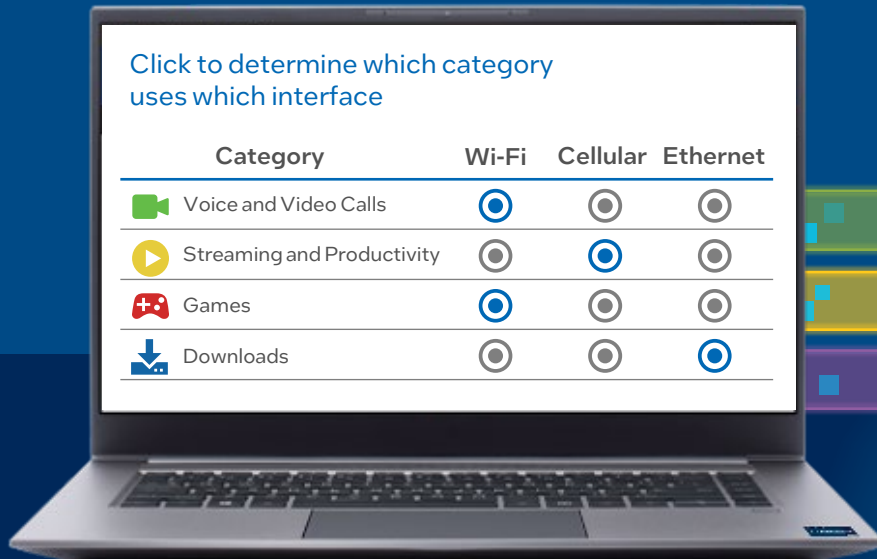

Combine all connections for max download speeds

Switch automatically to the best technology quickly & with minimal application impact

Look for the new Advanced Connection Manager
On select Intel® Evo™ laptops configured with the Intel® Connectivity Performance Suite.